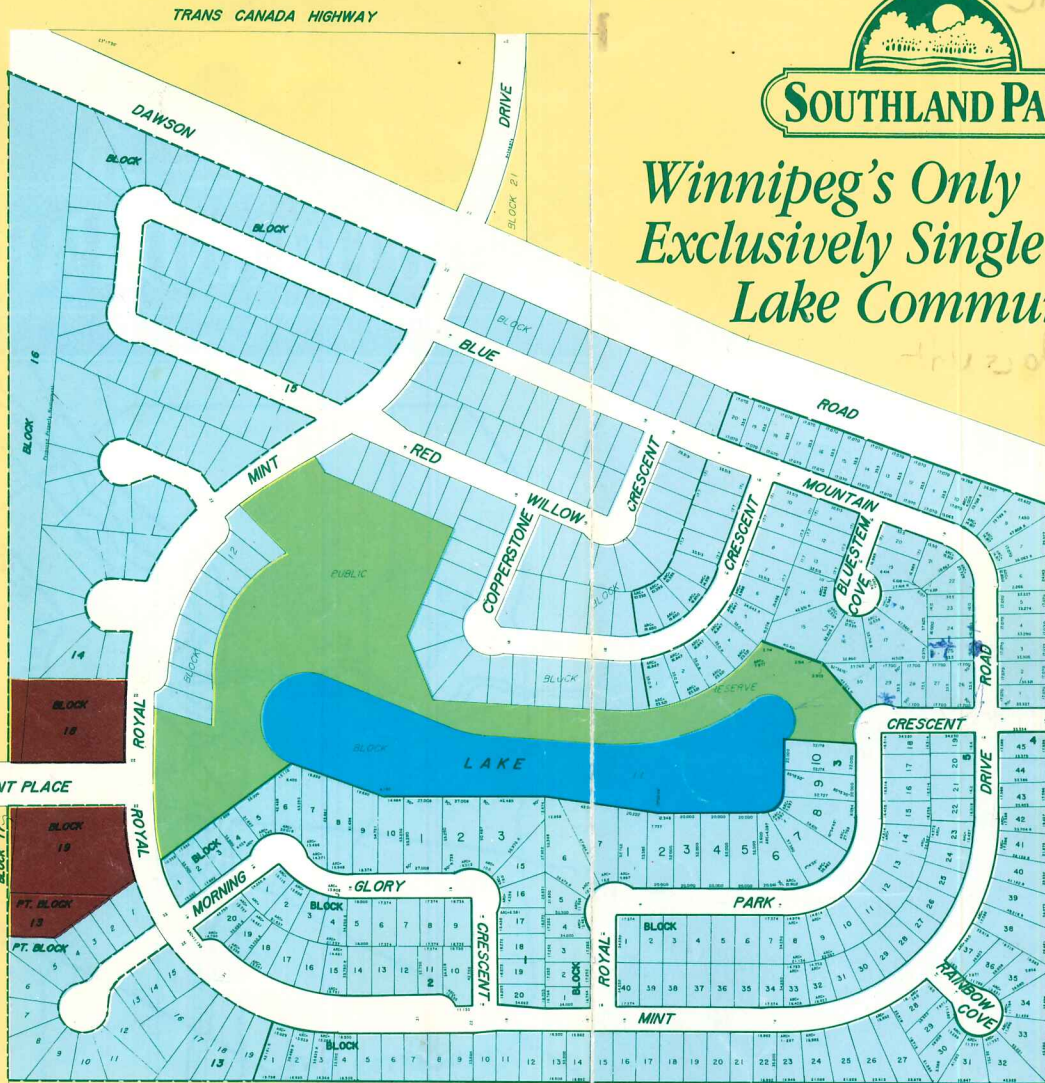

"An exceptional location"

SOUTHLAND PARK

SOUTHLAND PARK

Southland Park is strategically located across from the Royal Canadian Mint, in the southeast corner of Winnipeg, the fastest growing area of the city. All the services and conveniences you could ask for are within reach. Shopping, the downtown business section, several public and private golf courses, and much more are nearby. Cottage owners will revel in the easy and instant access to all the major routes leading to Manitoba's thousands of lakes and beaches.

- | | |
|------------------------------|-------------------------------|
| 1. Royal Canadian Mint | 6. Niakwa Golf & Country Club |
| 2. Southdale Shopping Centre | 7. University of Manitoba |
| 3. St. Vital Centre | 8. Polo Park |
| 4. Windsor Golf Course | 9. Airport |
| 5. St. Boniface Golf Course | |

Presenting
SOUTHLAND PARK

"An exclusive new community of remarkable single family homes"

BOULEVARD

LAGIMODIERE

Winnipeg's Only
 Exclusively Single Family
 Lake Community!

Handwritten note: -reserves-

Southland Park has fast become the most desirable location in South Winnipeg. Designed exclusively for single family homes, Southland Park has everything the discriminating homeowner could ask for. Magnificent prairie sunsets. A gorgeous park, an idyllic lake. Striking, distinctive single