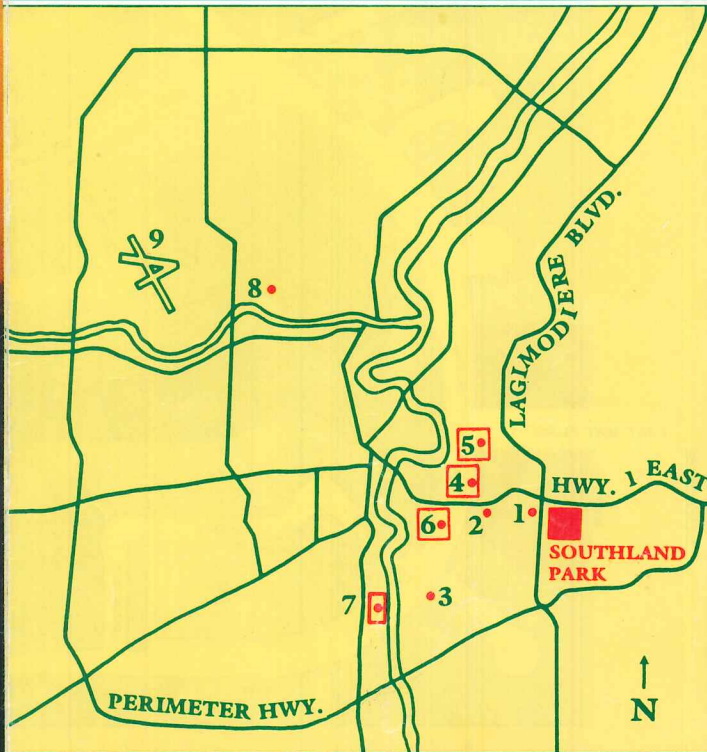

"An exceptional location"

SOUTHLAND PARK

SOUTHLAND PARK

Southland Park is strategically located across from the Royal Canadian Mint, in the southeast corner of Winnipeg, the fastest growing area of the city. All the services and conveniences you could ask for are within reach. Shopping, the downtown business section, several public and private golf courses, and much more are nearby. Cottage owners will revel in the easy and instant access to all the major routes leading to Manitoba's thousands of lakes and beaches.

- | | |
|------------------------------|-------------------------------|
| 1. Royal Canadian Mint | 6. Niakwa Golf & Country Club |
| 2. Southdale Shopping Centre | 7. University of Manitoba |
| 3. St. Vital Centre | 8. Polo Park |
| 4. Windsor Golf Course | 9. Airport |
| 5. St. Boniface Golf Course | |